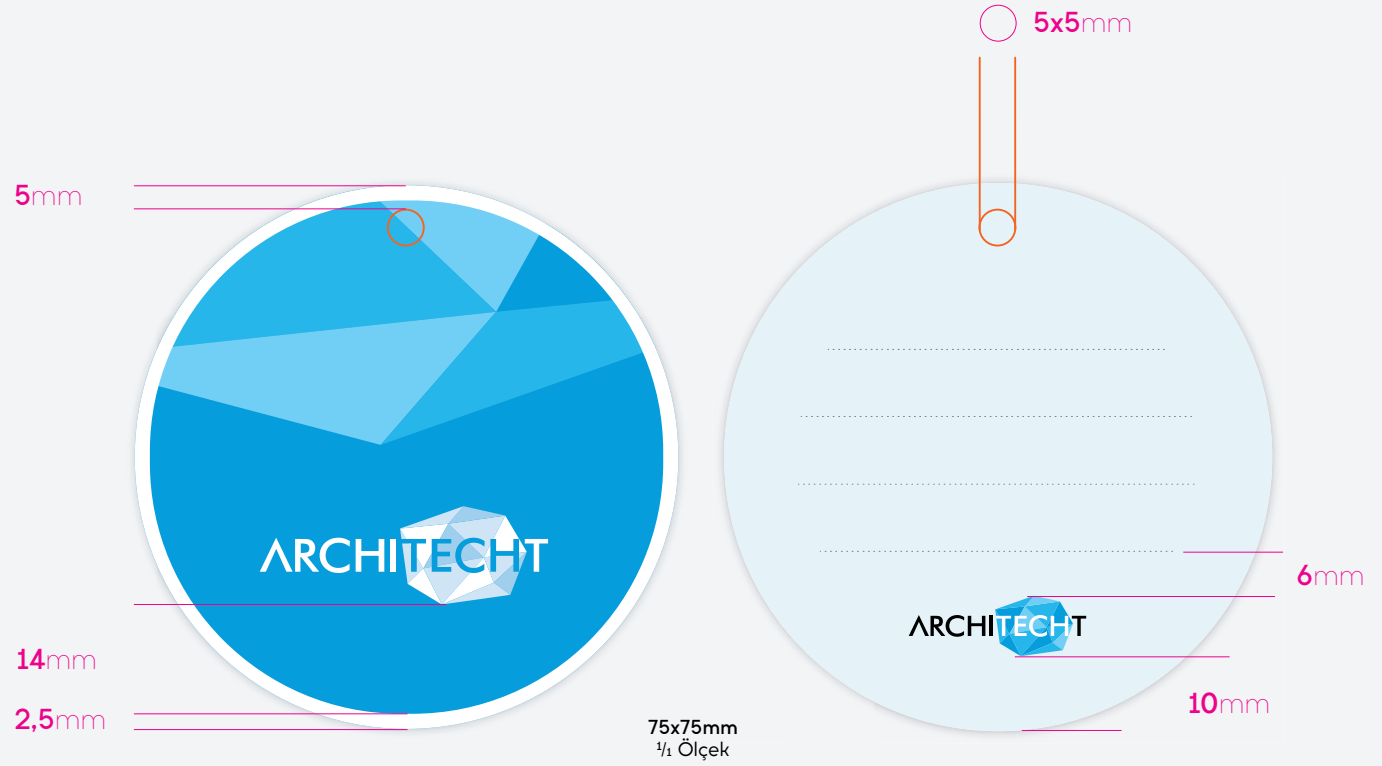

Logo: 14x40mm

Arka Yüz

Renk: c9 m1 y1 k0

Logo: 8x22mm

2.29

Poster

50x70

Slogan: 160pt, Bold